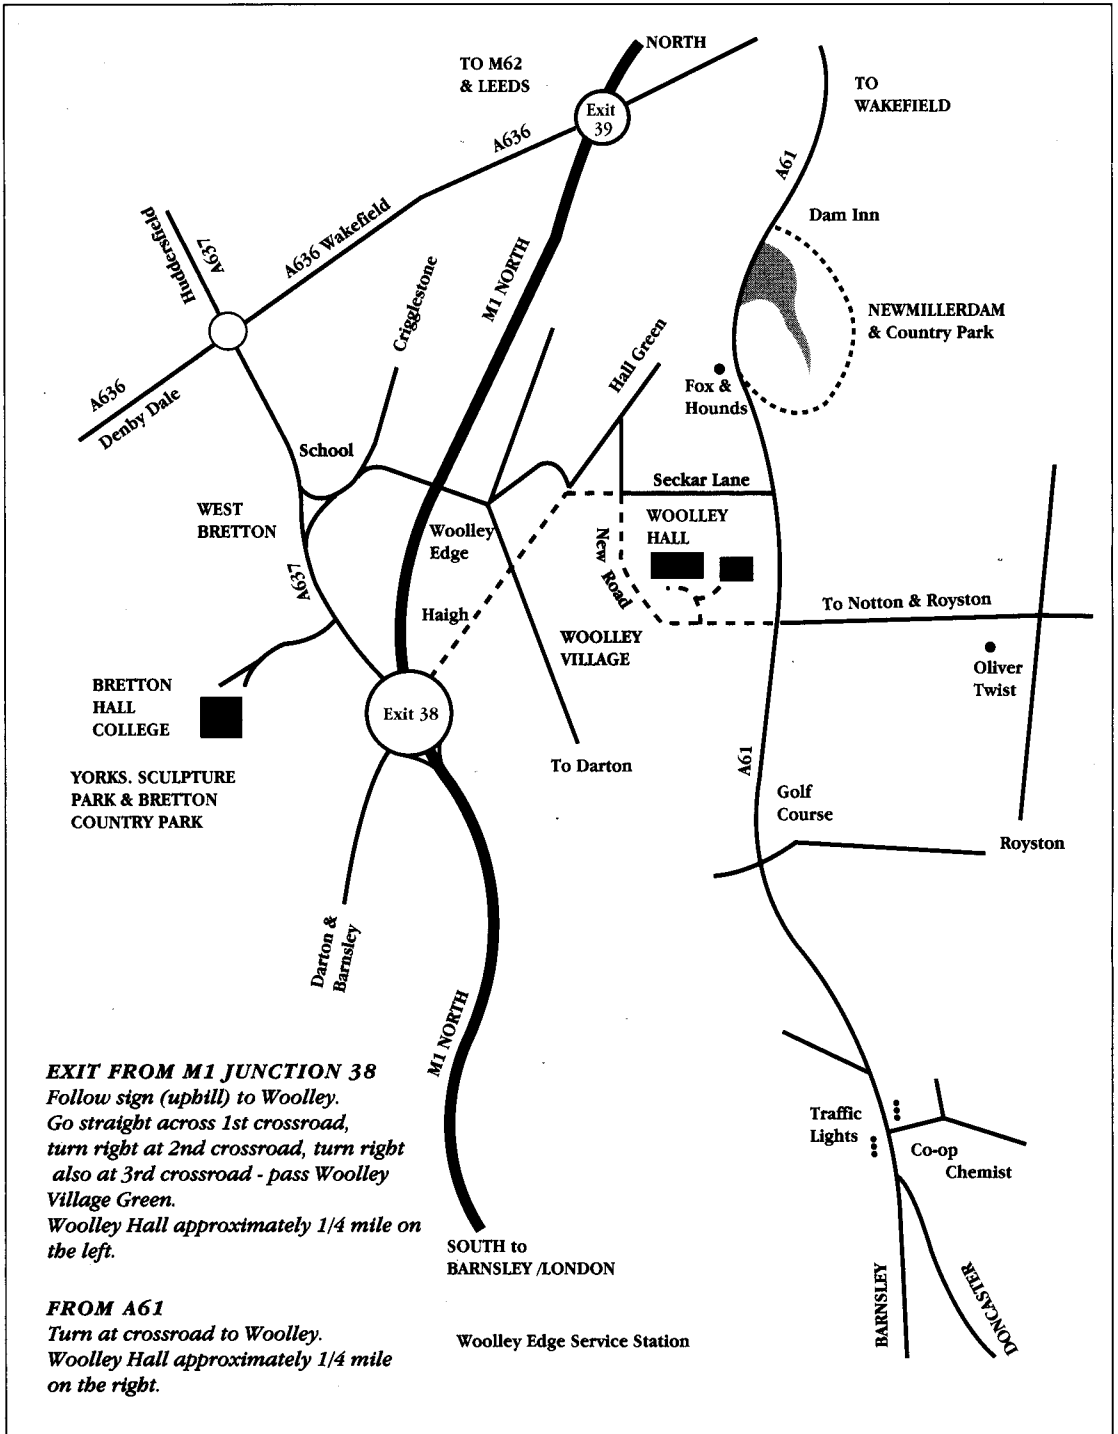

# How to find us

**EXIT FROM M1 JUNCTION 38**

Follow sign (uphill) to Woolley.  
 Go straight across 1st crossroad,  
 turn right at 2nd crossroad, turn right  
 also at 3rd crossroad - pass Woolley  
 Village Green.  
 Woolley Hall approximately 1/4 mile on  
 the left.

**FROM A61**

Turn at crossroad to Woolley.  
 Woolley Hall approximately 1/4 mile  
 on the right.

**WOOLLEY HALL**

**COURSE & CONFERENCE CENTRE**